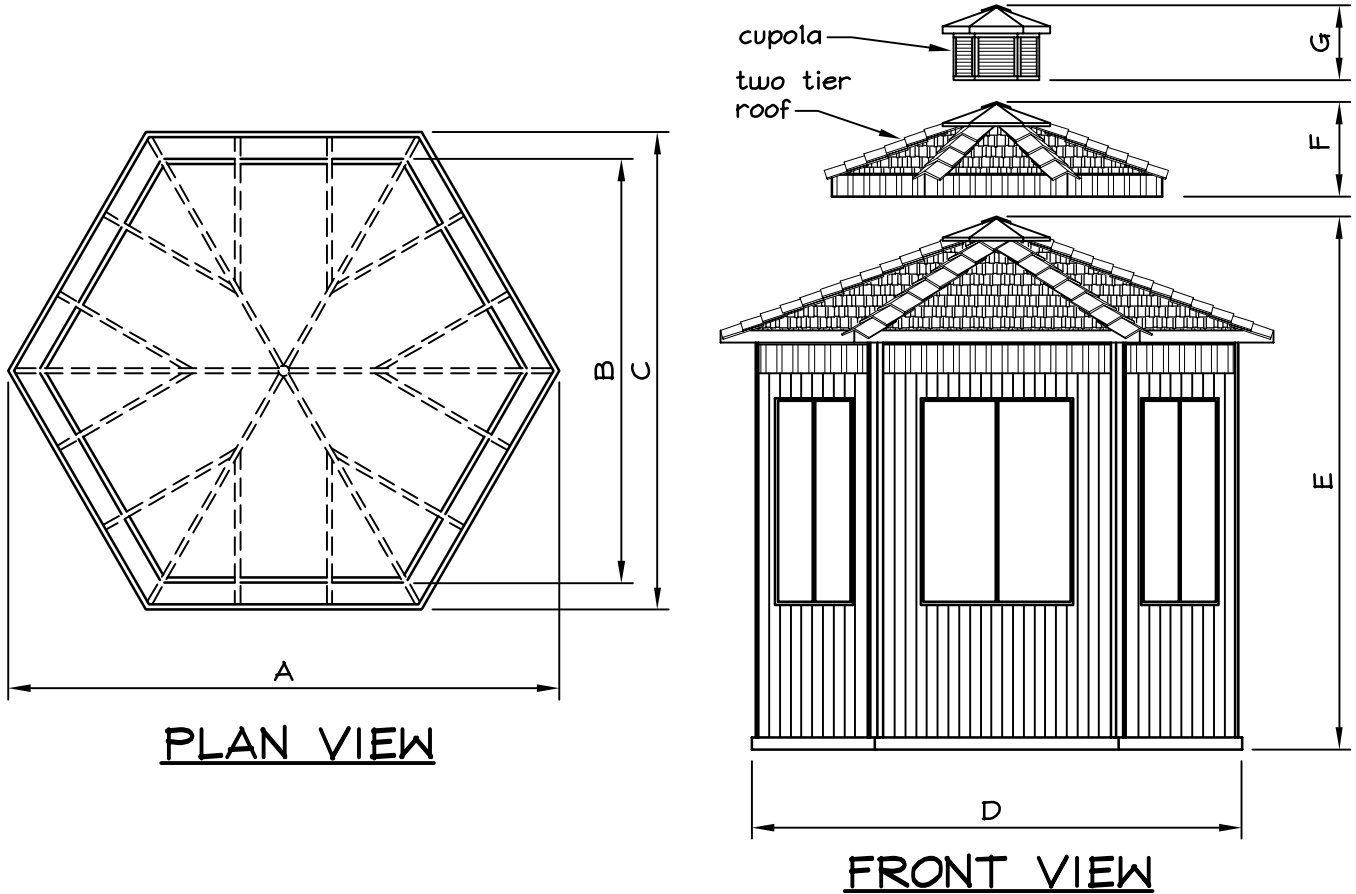

ALL SEASON HEXAGON GAZEBO SPECIFICATIONS

All Gazebos are constructed of 100% Western Red Cedar.
 All framing components are nominal 50x100 in size.
 Wall posts consist of 2 - 50x100 fastened together.

Measurements For All Season Hexagon Gazebo	
Dimensions (Millimeters)	
Size	3658
Area	1.12 Sq. Meters
A	3912
B	2997
C	3378
D	3454
E	3150
F	254
G	305
Window Opening	1060 x 1060
Door Opening	1003 x 1905
Weight	998 Kilograms
Panelized Package Size	1829Wx2210Lx1905H

Note - Two tier roof and Cupola are optional
 Door opening when screen kit purchased is 864x2007

ALL SEASON HEXAGON GAZEBO SPECIFICATIONS

All Gazebos are constructed of 100% Western Red Cedar.
 All framing components are nominal 2x4 in size.
 Wall posts consist of 2 - 2x4 fastened together.

Measurements For All Season Hexagon Gazebo	
Dimensions (Feet & Inches)	
Size	10'
Area	85 Sq. Ft.
A	12'-10"
B	9'-10"
C	11'-1"
D	11'-4"
E	10'-4"
F	10"
G	1'-0"
Window Opening	3'-5 3/4"x3'-5 3/4"
Door Opening	3'-3 1/2"x6'-3"
Weight	2200 lbs
Panelized Package Size	72"Wx87"Lx75"H

Note - Two tier roof and Cupola are optional
 Door opening when screen kit purchased is 34"x79"