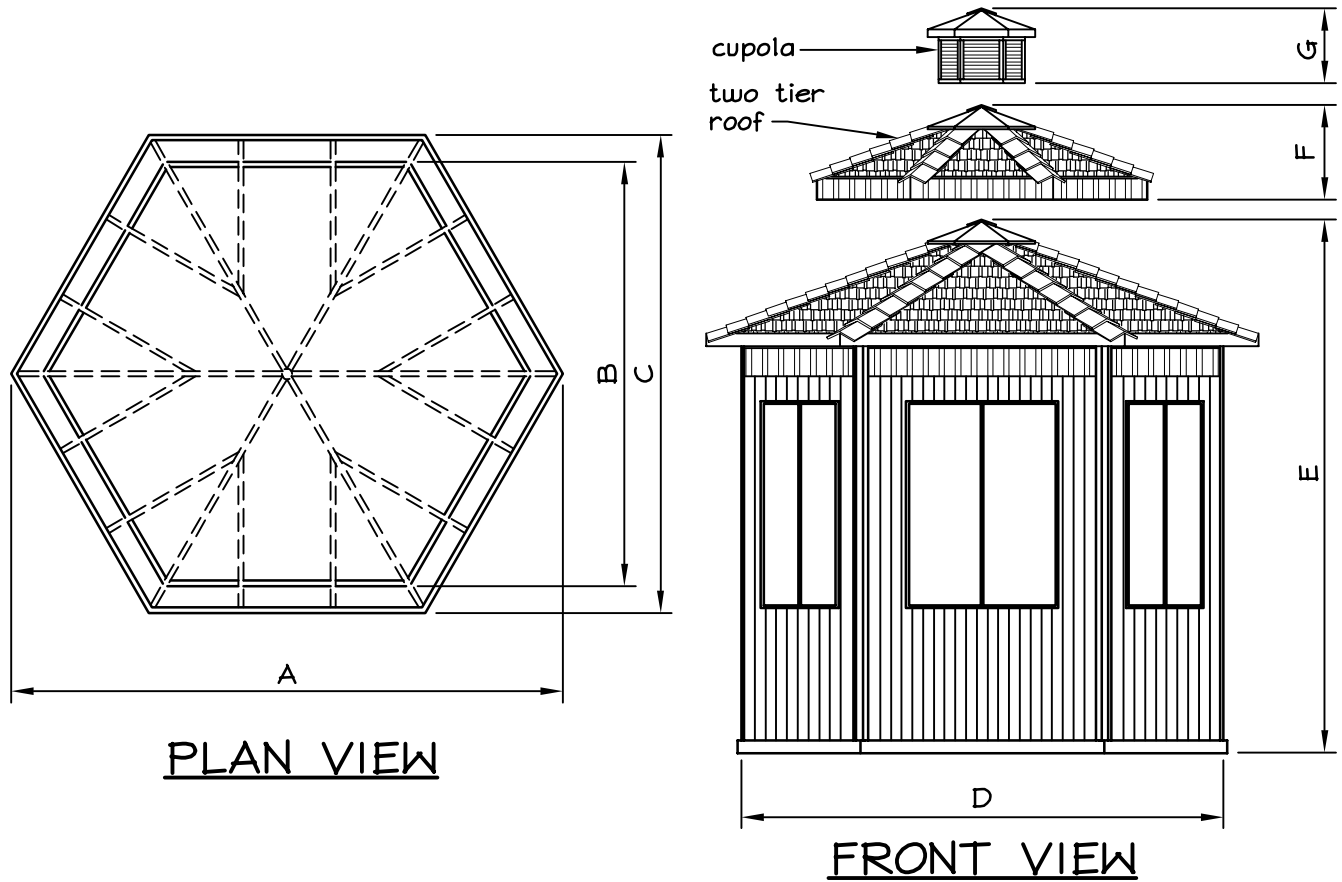

ALL SEASON HEXAGON GAZEBO SPECIFICATIONS

All Gazebos are constructed of 100% Western Red Cedar.
 All framing components are nominal 50x100 in size.
 Wall posts consist of 2 - 50x100 fastened together.

Measurements For All Season Hexagon Gazebo	
Dimensions (Millimeters)	
Size	3658
Area	1.12 Sq. Meters
A	3912
B	2997
C	3378
D	3454
E	3150
F	254
G	305
Window Opening	1060 x 1060
Door Opening	1003 x 1905
Weight	998 Kilograms
Panelized Package Size	1829Wx2210Lx1905H

Note - Two tier roof and Cupola are optional
 Door opening when screen kit purchased is 864x2007

ALL SEASON HEXAGON GAZEBO SPECIFICATIONS

All Gazebos are constructed of 100% Western Red Cedar.
 All framing components are nominal 2x4 in size.
 Wall posts consist of 2 - 2x4 fastened together.

Measurements For All Season Hexagon Gazebo	
Dimensions (Feet & Inches)	
Size	10'
Area	85 Sq. Ft.
A	12'-10"
B	9'-10"
C	11'-1"
D	11'-4"
E	10'-4"
F	10"
G	1'-0"
Window Opening	3'-5 3/4"x3'-5 3/4"
Door Opening	3'-3 1/2"x6'-3"
Weight	2200 lbs
Panelized Package Size	72"Wx87"Lx75"H

Note - Two tier roof and Cupola are optional
 Door opening when screen kit purchased is 34"x79"